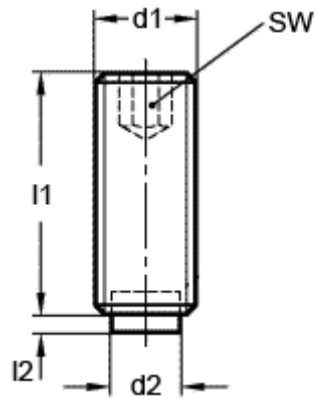

# Data Sheet

Article number: 20930696

Description: E+G Grub screw  
GN 913.3-M12-100-MS

## Measures

---

$d1 = M12$   
 $d2 = 10.0$   
 $l1 = 100$   
 $l2 = 2.0$   
 $SW = 6.0$